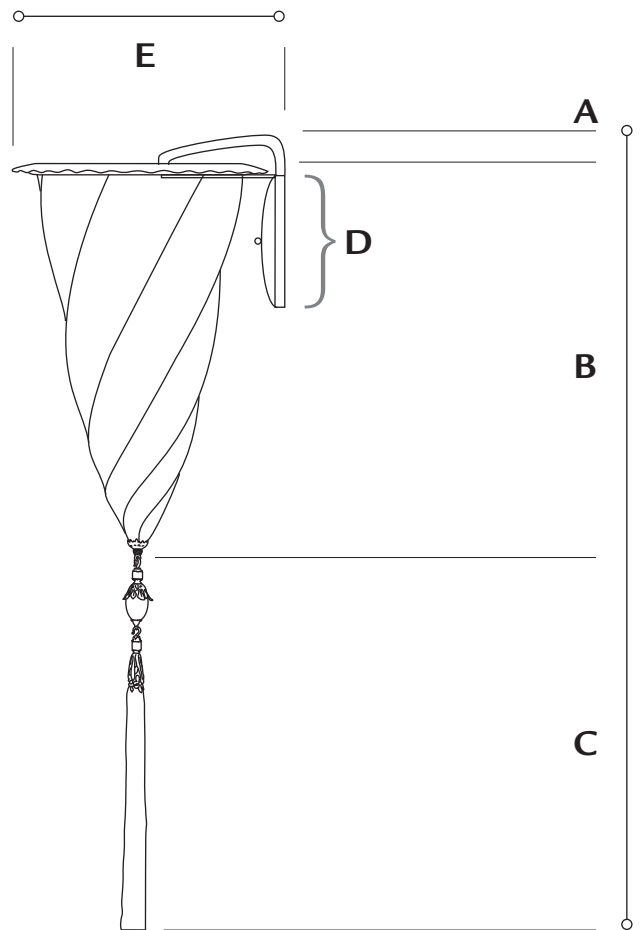

art. G 019 AP

- A. wall sconce 1 1/2 in. (cm 4)
- B. shade 11 3/4 in. (cm 30)
(metal tip included)
- C. tassel 11 in. (cm 28)
- D. wall sconce \varnothing 4 1/4 in. (cm 11)
- E. breadth 9 in. (cm 23)

standard overall height 24 1/8 in. (cm 62)

weight lb.3 oz.12 (1,7 kg)

suggested wattage 1 x max 60W

voltage 110/120V: E12 socket . 220/240V: E14 socket