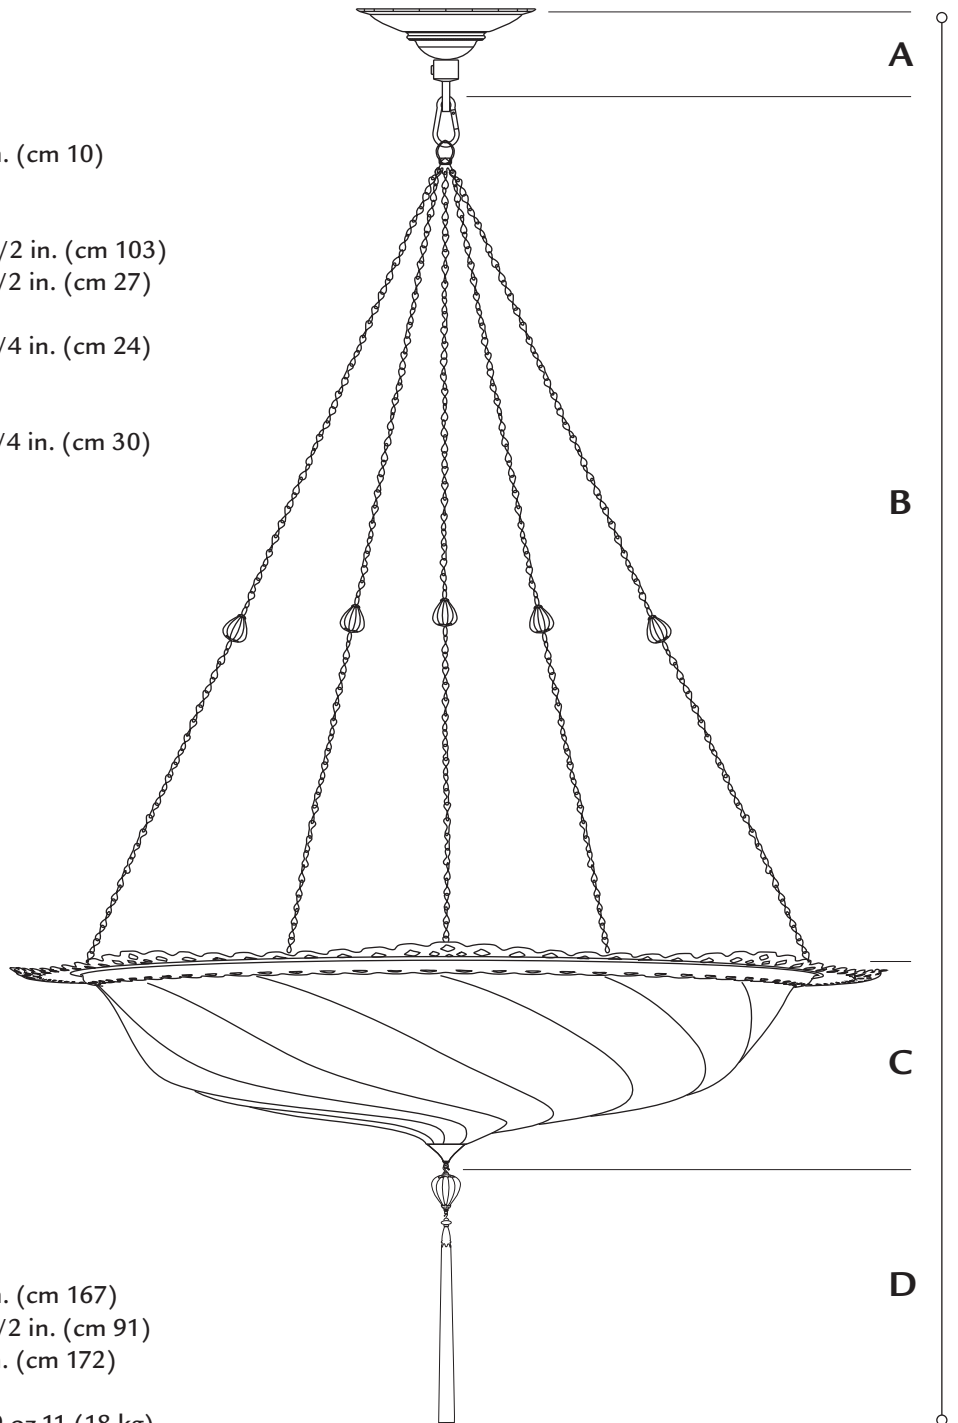

## FORTVNY SCUDO SARACENO

glass large size . shade ø 33 5/8 in. (cm 86)  
metal ring ø 39 3/4 in. (cm 102)

art. G 102 SA - 1

- A. ceiling attachment** ..... 4 in. (cm 10)  
(hook and ring included)
- B. chains's standard lenght** ..... 40 1/2 in. (cm 103)  
**minimum** ..... 10 1/2 in. (cm 27)
- C. shade** ..... 9 1/4 in. (cm 24)  
(metal tip included)
- D. glass drop with rayon tassel** 11 3/4 in. (cm 30)

- standard overall height** ..... 65 in. (cm 167)  
**minimum** ..... 35 1/2 in. (cm 91)  
**maximum** ..... 67 in. (cm 172)

weight ..... lb.39 oz.11 (18 kg)

suggested wattage ..... 3 x max 100W

voltage 110/120V: E26 socket . 220/240V: E27 socket

## FORTVNY SCUDO SARACENO

glass large size . shade  $\varnothing$  33 5/8 in. (cm 86)  
metal ring  $\varnothing$  39 3/4 in. (cm 102)

art. G 102 SA - 2

**A. ceiling attachment** ..... 4 in. (cm 10)

**B. shade** ..... 9 1/4 in. (cm 24)  
(metal tip included)

**D. glass drop with rayon tassel** 11 3/4 in. (cm 30)

**standard overall height** ..... 25 in. (cm 64)

**weight** ..... lb.38 oz.9 (17,5 kg)

**suggested wattage** ..... 3 x max 100W

**voltage** 110/120V: E12 socket . 220/240V: E14 socket