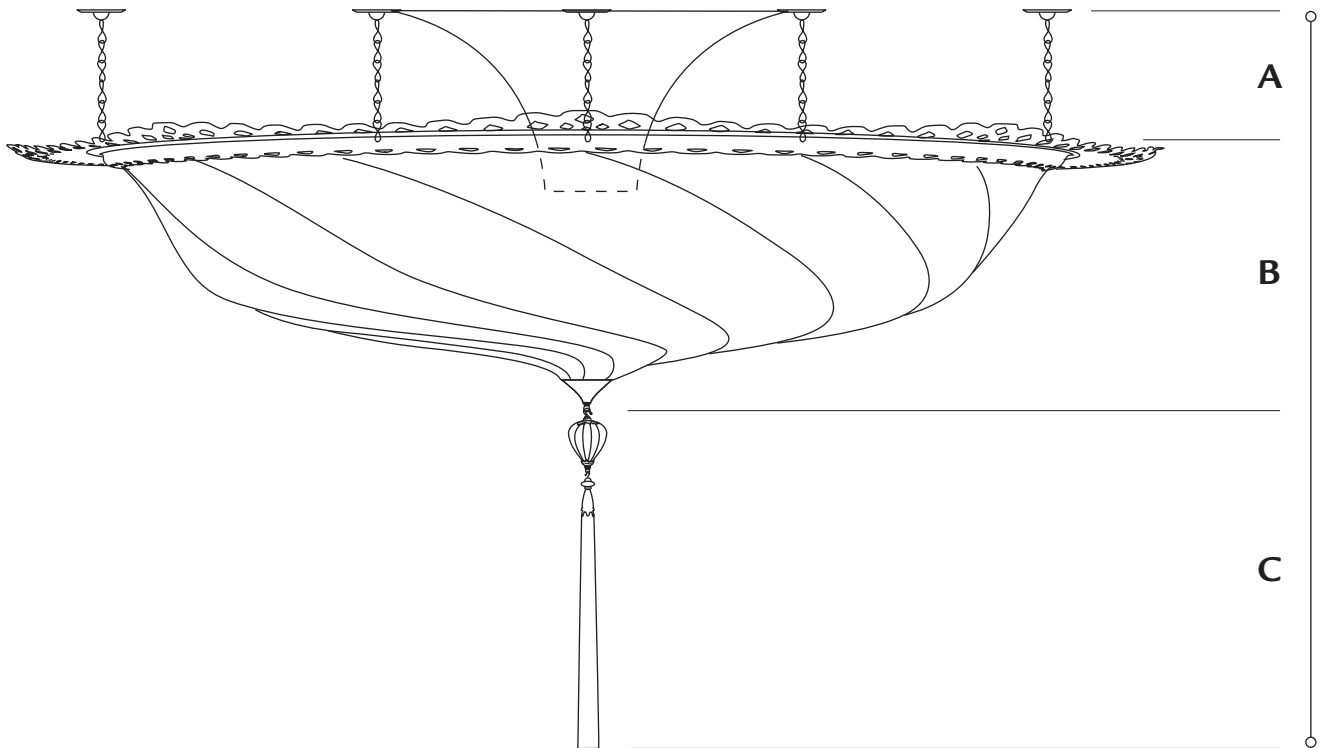

## FORTVNY SCUDO SARACENO

glass large size . shade ø 33 5/8 in. (cm 86)  
metal ring ø 39 3/4 in. (cm 102)

art. G 102 SA - 1

- A. ceiling attachment** ..... 4 in. (cm 10)  
(hook and ring included)
- B. chains's standard lenght** ..... 40 1/2 in. (cm 103)  
**minimum** ..... 10 1/2 in. (cm 27)
- C. shade** ..... 9 1/4 in. (cm 24)  
(metal tip included)
- D. glass drop with rayon tassel** 11 3/4 in. (cm 30)

## FORTVNY SCUDO SARACENO

glass large size . shade  $\varnothing$  33 5/8 in. (cm 86)  
metal ring  $\varnothing$  39 3/4 in. (cm 102)

art. G 102 SA - 2

**A. ceiling attachment** ..... 4 in. (cm 10)

**B. shade** ..... 9 1/4 in. (cm 24)  
(metal tip included)

**D. glass drop with rayon tassel** 11 3/4 in. (cm 30)

**standard overall height** ..... 25 in. (cm 64)

**weight** ..... lb.38 oz.9 (17,5 kg)

**suggested wattage** ..... 3 x max 100W

**voltage** 110/120V: E12 socket . 220/240V: E14 socket